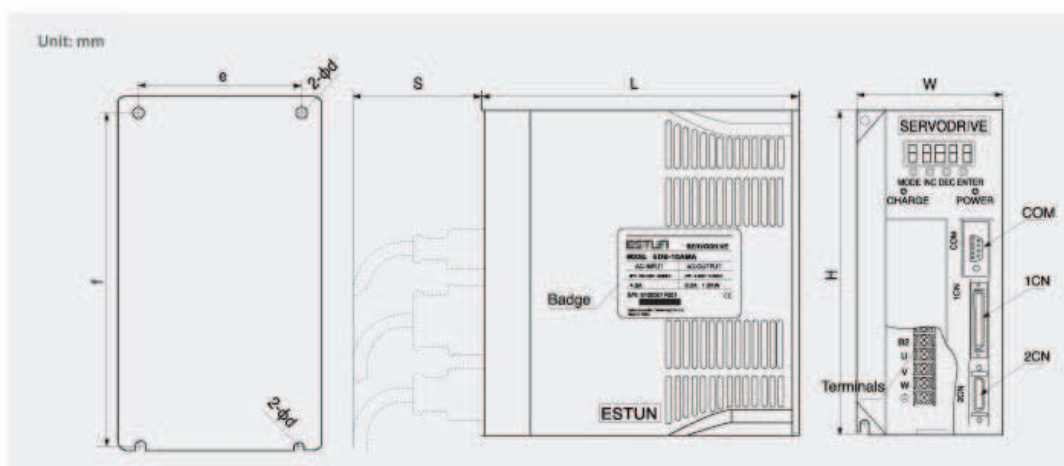

EDB/EDC

Mounting Dimension of Drives

Mounting Dimension of EDC Servo Drives

Mounting Dimension of EDB Servo Drives

Model	L	W	H	S	e	f	d
EDB-08, EDB-10, EDB-15	185	85	187.5	75	75	177.5	5
EDB-20, EDB-30, EDB-50	207	123	270.5	75	111	258.5	6
EDB'-08, EDB'-10, EDB'-15	180	100	186	75	89	175	5
EDB'-20, EDB'-30, EDB'-50	204.5	125	270.5	75	112	258.5	6

EDB/EDC

Typical Connection Example

Typical Connection Example of EDC Servo

Typical Connection Example of EDB Servo