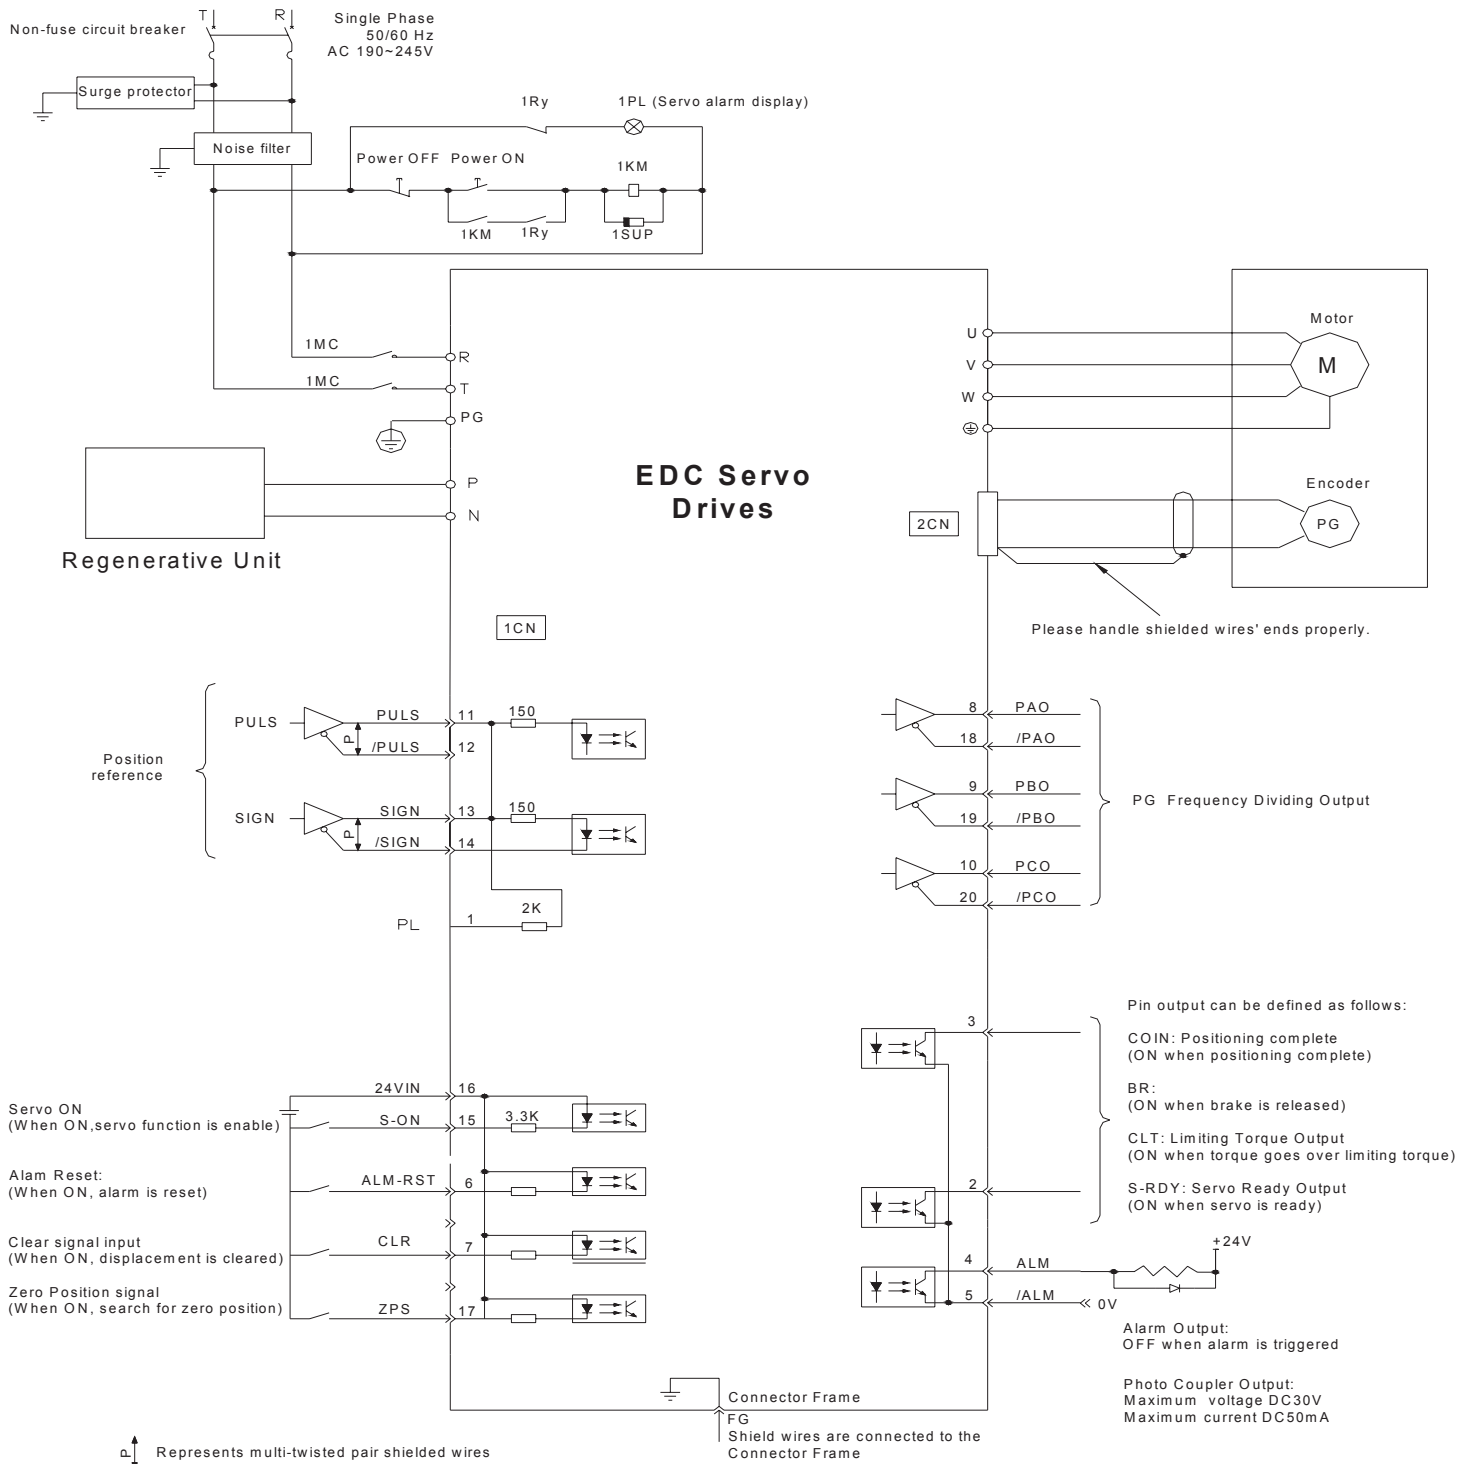

EDB/EDC

Mounting Dimension of Drives

Mounting Dimension of EDC Servo Drives

Mounting Dimension of EDB Servo Drives

Model	L	W	H	S	e	f	d
EDB-08, EDB-10, EDB-15	185	85	187.5	75	75	177.5	5
EDB-20, EDB-30, EDB-50	207	123	270.5	75	111	258.5	6
EDB'-08, EDB'-10, EDB'-15	180	100	186	75	89	175	5
EDB'-20, EDB'-30, EDB'-50	204.5	125	270.5	75	112	258.5	6

EDB/EDC

Typical Connection Example

Typical Connection Example of EDC Servo

Typical Connection Example of EDB Servo