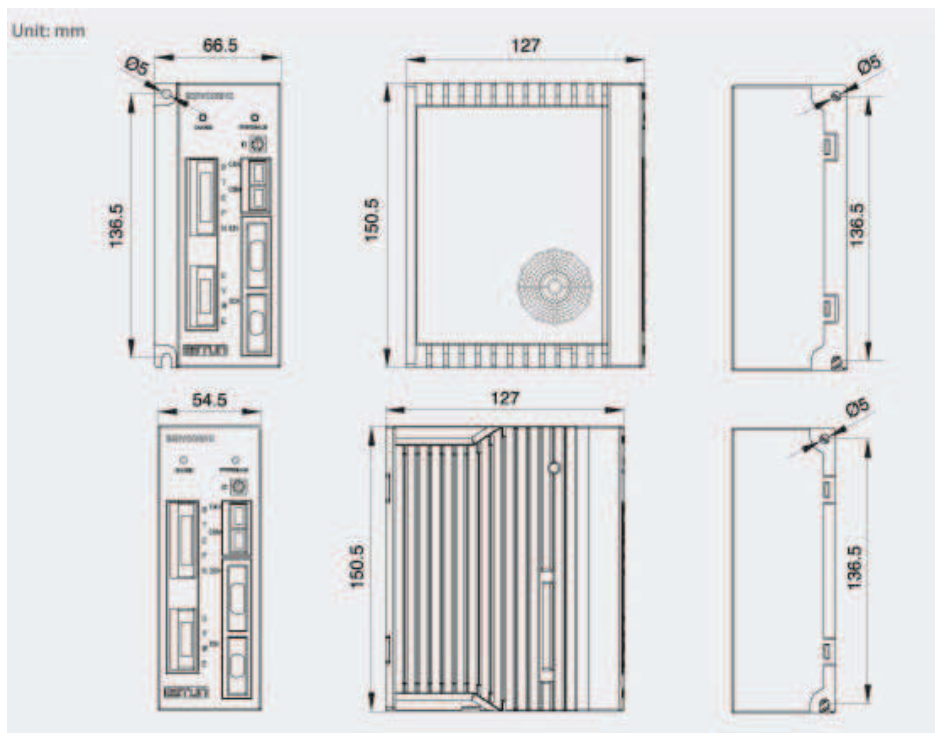

EDB/EDC

Mounting Dimension of Drives

Mounting Dimension of EDC Servo Drives

Mounting Dimension of EDB Servo Drives

Model	L	W	H	S	e	f	d
EDB-08, EDB-10, EDB-15	185	85	187.5	75	75	177.5	5
EDB-20, EDB-30, EDB-50	207	123	270.5	75	111	258.5	6
EDB'-08, EDB'-10, EDB'-15	180	100	186	75	89	175	5
EDB'-20, EDB'-30, EDB'-50	204.5	125	270.5	75	112	258.5	6

EDB/EDC

Typical Connection Example

Typical Connection Example of EDC Servo

Typical Connection Example of EDB Servo