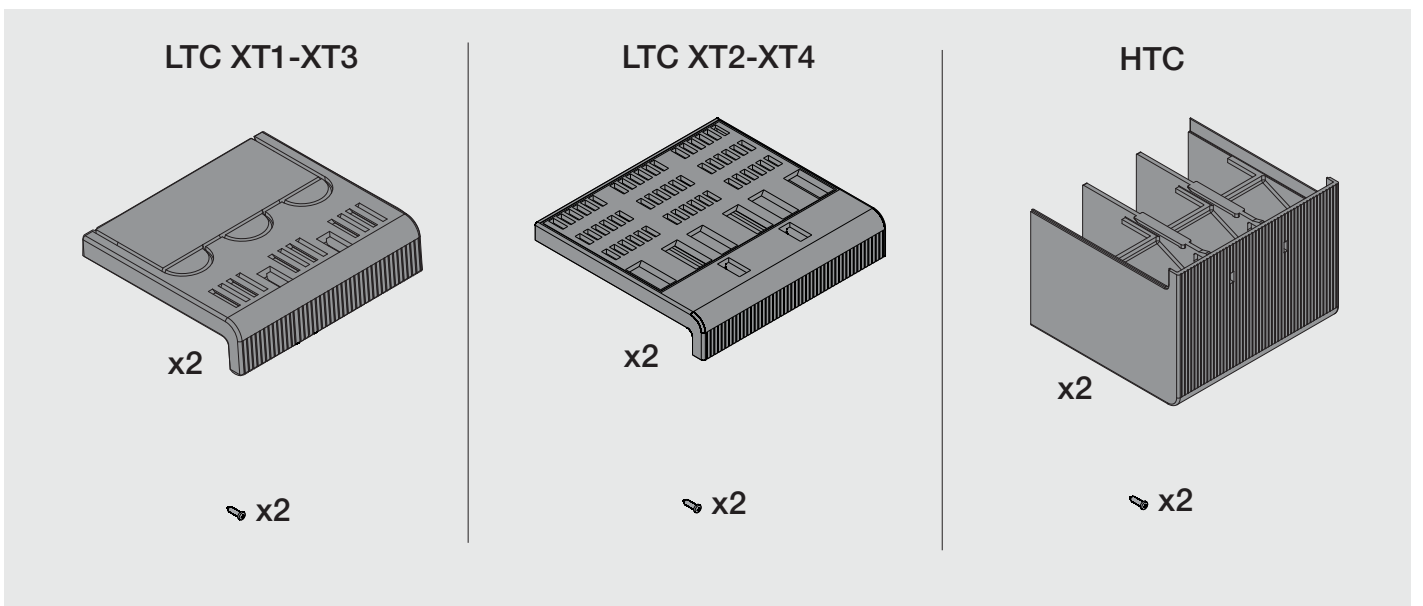

# SACE Tmax XT

HTC/LTC - Copriterminali isolanti alti/bassi XT1-XT2-XT3-XT4  
HTC/LTC - XT1-XT2-XT3-XT4 High/Low Insulating terminal covers  
HTC/LTC - Isolierende Hohe/Flache Klemmenabdeckungen XT1-XT2-XT3-XT4  
HTC/LTC - Cache-bornes isolants hauts/bas XT1-XT2-XT3-XT4  
HTC/LTC - Cubrebornes aislantes altos/bajos XT1-XT2-XT3-XT4  
HTC/LTC - XT1-XT2-XT3-XT4 高/低端子盖板

**A****B****HTC****C****HTC****D****HTC****E****HTC**

F

LTC XT1-XT3

G

LTC XT1-XT3 F

H

LTC XT1-XT3 P

I