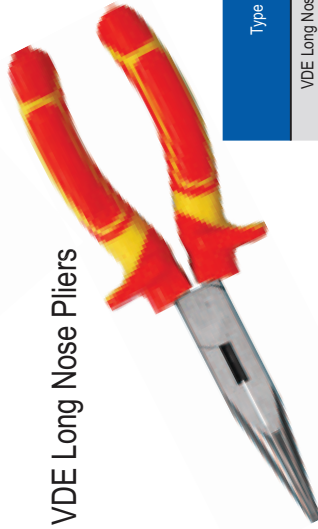

- Manufactured to exact standards.
- Chrome Vanadium Steel
- Induction hardened cutting edges.
- Bi-material TPR soft-grip handle.
- Ergonomic design for comfortable, firm grip. GS/TUV approved.

VDE Combination Pliers

Type	Size (mm)	Packing (pcs) hanging card / box / carton	Catalogue number
VDE Combination Pliers	180	1 / 6 / 60	599100180

VDE Long Nose Pliers

Type	Size (mm)	Packing (pcs) hanging card / box / carton	Catalogue number
VDE Long Nose Pliers	180	1 / 6 / 60	599300180

- Designed for great performance with thumb pressure points.
- Extra torque and comfort.
- Chrome vanadium steel.
- Magnetic tip.
- Ergonomic comfort-grip handle.

Type	Size (mm)	L (mm)	Packing (pcs) hanging card / box / carton	Catalogue number
VDE Screwdriver, Slotted	3	100	1 / 12 / 240	599030100
VDE Screwdriver, Slotted	4	100	1 / 12 / 240	599040100