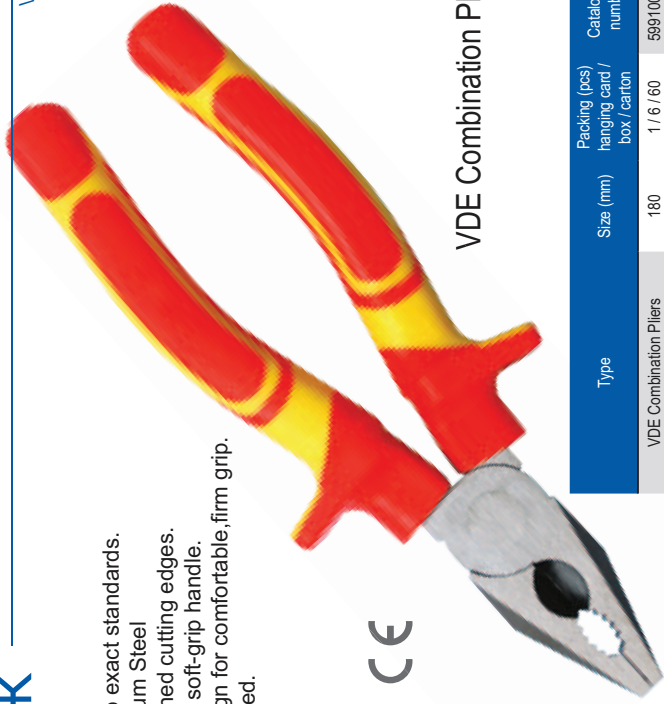

- Manufactured to exact standards.
- Chrome Vanadium Steel
- Induction hardened cutting edges.
- Bi-material TPR soft-grip handle.
- Ergonomic design for comfortable, firm grip. GS/TUV approved.

VDE Combination Pliers

- Designed for great performance with thumb pressure points.
- Extra torque and comfort.
- Chrome vanadium steel.
- Magnetic tip.
- Ergonomic comfort-grip handle.

Type	Size (mm)	L (mm)	Packing (pcs) hanging card / box / carton	Catalogue number
VDE Screwdriver, Slotted	3	100	1 / 12 / 240	599030100
VDE Screwdriver, Slotted	4	100	1 / 12 / 240	599040100