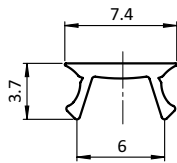

COVER PROFILE SLOT 6 - 3.0

MODEL	Plastic PP, slot 6
DESCRIPTION	To cover T-Slots with 6 mm width and a 3.0 mm profile web
MATERIAL	Plastic PP
COLOR	Black, gray, natural, alu color
PACK QUANTITY	100 pieces at 2 m)
SPECIALS	Other colors on request
TIP	Please note: You are now ordering by piece of 2m.

	Color	Slot	Weight [g/m]	Profile	Part #
	Black	6	11.0	I	092130
	Gray ≈ RAL 7035	6	11.0	I	092130S02
	Gray ≈ RAL 7042	6	11.0	I	092130S03
	Natural	6	11.0	I	092130S01
	Alu color coated	6	11.0	I	092130A