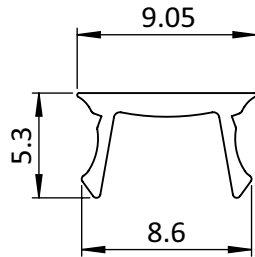

COVER PROFILE SLOT 8 - 4.5

MODEL	Plastic PP, slot 8
DESCRIPTION	To cover T-Slots with 8 mm width and a 4.5 mm profile web
MATERIAL	Plastic PP
COLOR	Black, yellow, gray, natural, alu color
PACK QUANTITY	100 pieces at 2 m
SPECIALS	Other colors on request
TIP	Please note: You are now ordering in piece of 2m!

Color	ESD	Slot	Weight [g/m]	Profile	Part #
Black		8	16.0	I	092080
	ESD electrostatical discharging	8	16.0	I	092080S03
Yellow ≈ RAL 1018		8	16.0	I	092081
Gray ≈ RAL 7035		8	16.0	I	092085
Gray ≈ RAL 7042		8	16.0	I	092080S02
Orange ≈ RAL 2004		8	16.0	I	092080S04
Blue ≈ RAL 5015		8	16.0	I	092080S05
Natural		8	16.0	I	092082
Alu color coated		8	16.0	I	092080A