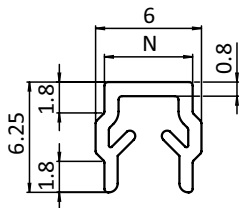

COVER AND REDUCTION PROFILE | SLOT 5

MODEL	Plastic PP, slot 5
DESCRIPTION	To cover size 5 profile slots and to secure panels with a thickness of 2 - 3 mm
MATERIAL	Plastic PP
COLOR	Black, gray, natural
PACK QUANTITY	100 pieces at 2 m
SPECIALS	Other colors on request
TIP	Please note: You are now ordering in piece of 2m !

Color	N	Weight [g/m]	Profile	Part #
Black	5	26.0	I	092045
Gray 7042	5	26.0	I	092045S07
Natural	5	26.0	I	092047