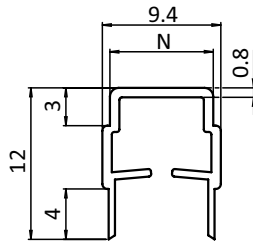

COVER AND REDUCTION PROFILE I SLOT 8

MODEL	Plastic PP, slot 8
DESCRIPTION	To cover size 8 profile slots and to secure panels with a thickness of 4 - 6 mm
MATERIAL	Plastic PP
COLOR	Black, yellow, orange, red, blue, gray, white aluminum, natural
PACK QUANTITY	100 pieces at 2 m
SPECIALS	Other colors on request
TIP	Please note: You are now ordering in piece of 2m !

	Color	N	Weight [g/m]	Profile	Part #
	Black	8	26.0	I	092031
	Yellow ≈ RAL 1018	8	26.0	I	092031S03
	Orange ≈ RAL 2008	8	26.0	I	092031S08
	Red ≈ RAL 3020	8	26.0	I	092036
	Blue ≈ RAL 5005	8	26.0	I	092037
	Gray ≈ RAL 7035	8	26.0	I	092035
	Gray ≈ RAL 7042	8	26.0	I	092035S04
	White aluminum ≈ RAL 9006	8	26.0	I	092031S04
	Natural	8	26.0	I	092030