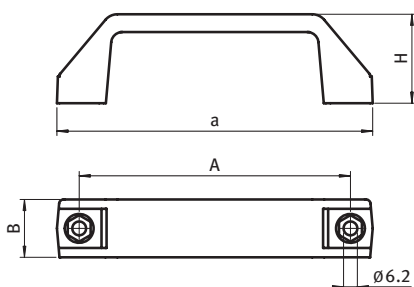

Liefereinheit 10 Stück

Extras weitere Farben auf Anfrage

Description Nylon PA, 122 and 152 mm To mount on doors, flaps and aluminum profiles

Material Nylon PA, glass fibre reinforced

Color Black

Fastening From the front, using hexagon cap screws or socket head screws

Pack Quantity 10 pieces

Specials Other colors on request

Bügelgriff Bridge Handle	für Schraube for Screw	a [mm]	A [mm]	B [mm]	H [mm]	Gewicht [g] Weight [g]	Teil-Nr. Part #
122	M6	142.0	122.0	26.0	40.0	41.0	092001
152	M6	170.0	152.0	28.0	52.0	70.0	092002