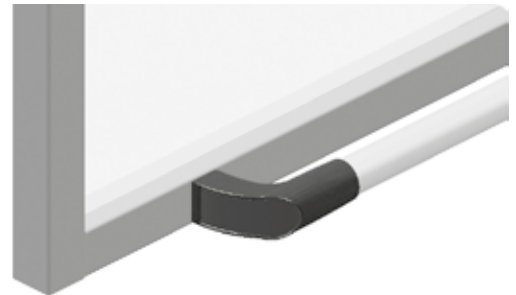

SYSTEM HANDLE

<b>MODEL</b>	Plastic PA
<b>DESCRIPTION</b>	To mount on doors, flaps and aluminum profiles
<b>MATERIAL</b>	Plastic PA, glass ball reinforced
<b>COLOR</b>	Black
<b>FASTENING</b>	From the front with hexagon screws, from the back with screws and with M8 nuts inserted into the cover caps
<b>PACK QUANTITY</b>	10 sets
<b>SPECIALS</b>	Other colors on request
<b>TIP</b>	* Please note: 1 set = 2 pieces
<b>TIP 2</b>	Compatible Cover Cap for Comfort and System Handle (Set) see 092305

Version	ØD [mm]	for Screw	Weight [g]	Part #
Set of end pieces D30*	30.1	M8	123.0	092013
Set of end pieces D28*	28.1	M8	126.0	092321

5