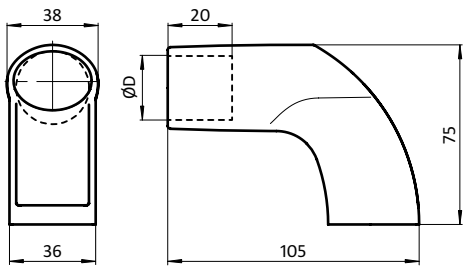

SYSTEM HANDLE

<b>MODEL</b>	Plastic PA
<b>DESCRIPTION</b>	To mount on doors, flaps and aluminum profiles
<b>MATERIAL</b>	Plastic PA, glass ball reinforced
<b>COLOR</b>	Black
<b>FASTENING</b>	From the front with hexagon screws, from the back with screws and with M8 nuts inserted into the cover caps
<b>PACK QUANTITY</b>	10 sets
<b>SPECIALS</b>	Other colors on request
<b>TIP</b>	* Please note: 1 set = 2 pieces
<b>TIP 2</b>	Compatible Cover Cap for Comfort and System Handle (Set) see 092305

Version	ØD [mm]	for Screw	Weight [g]	Part #
Set of end pieces D30*	30.1	M8	123.0	092013
Set of end pieces D28*	28.1	M8	126.0	092321

5