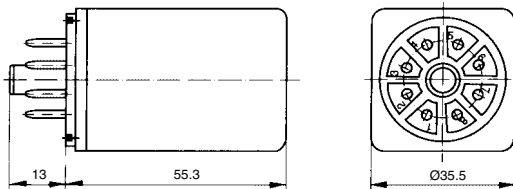

Switching characteristics

LIFE CURVE

MAXIMUM SWITCHING POWER

Dimensions (mm)

2 C/O

Terminal arrangement

2 C/O

3 C/O