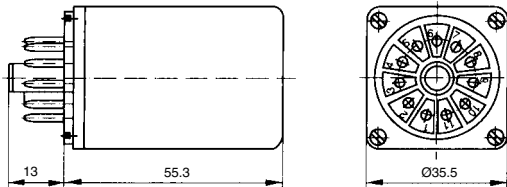

Switching characteristics

LIFE CURVE

MAXIMUM SWITCHING POWER

Dimensions (mm)

2 C/O

Terminal arrangement

2 C/O

3 C/O