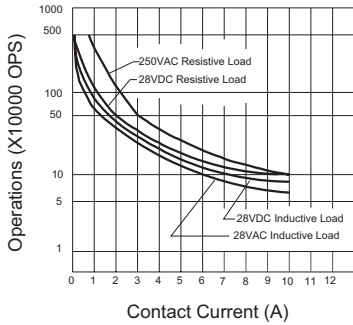

Switching characteristics

LIFE CURVE

MAXIMUM SWITCHING POWER

Dimensions (mm)

2 C/O

Terminal arrangement

2 C/O

3 C/O