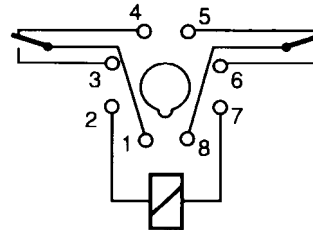

Switching characteristics

LIFE CURVE

MAXIMUM SWITCHING POWER

Dimensions (mm)

2 C/O

Terminal arrangement

2 C/O

3 C/O