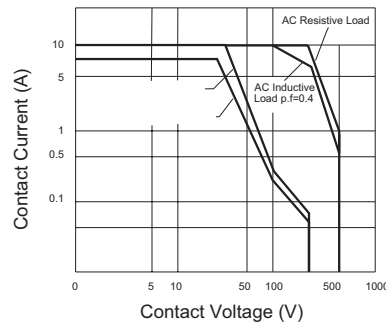

Switching characteristics

LIFE CURVE

MAXIMUM SWITCHING POWER

Dimensions (mm)

2 C/O

Terminal arrangement

2 C/O

3 C/O