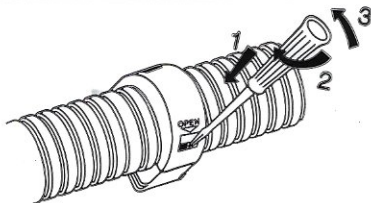

Instruction A

Instruction B

Conduit Clip Instructions

4mm Flathead Screwdriver
DIN5265 / EN60900