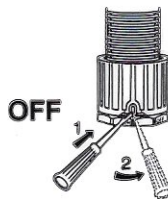

Instruction A

Instruction B

Conduit Clip Instructions

4mm Flathead Screwdriver
DIN5265 / EN60900