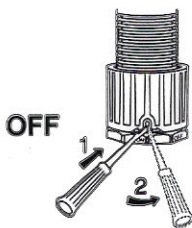

Instruction A

Instruction B

Conduit Clip Instructions

4mm Flathead Screwdriver
DIN5265 / EN60900